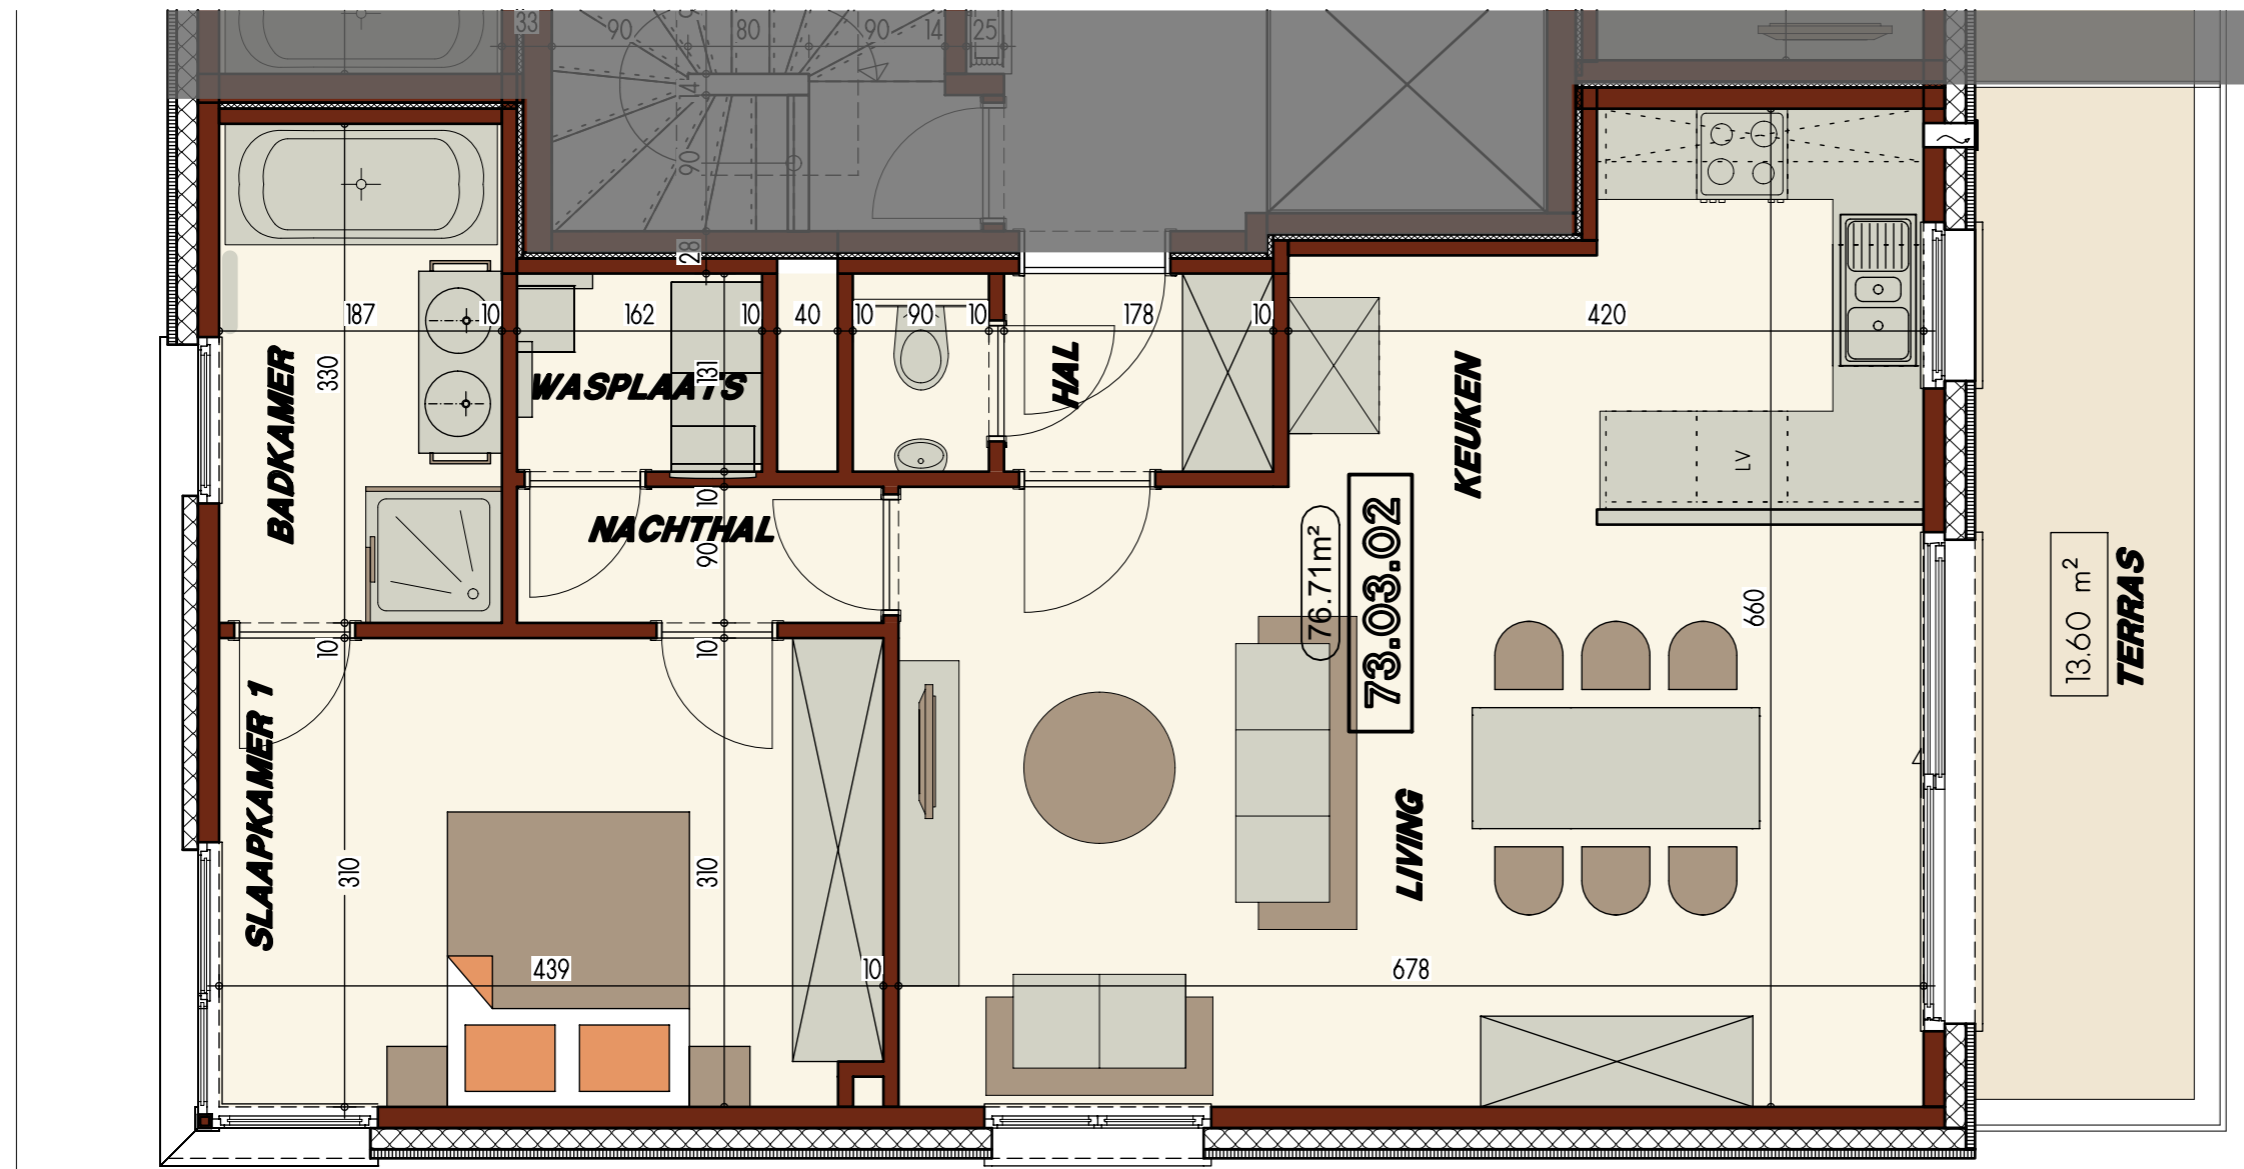

Australia

Aalscholverstraat, 8450 Bredene

Residentie Perth

DERDE VERDIEPING

Concept Confort

Gsm: 0495/13 00 06
Mail: info@conceptconfort.be
Website: www.conceptconfort.be