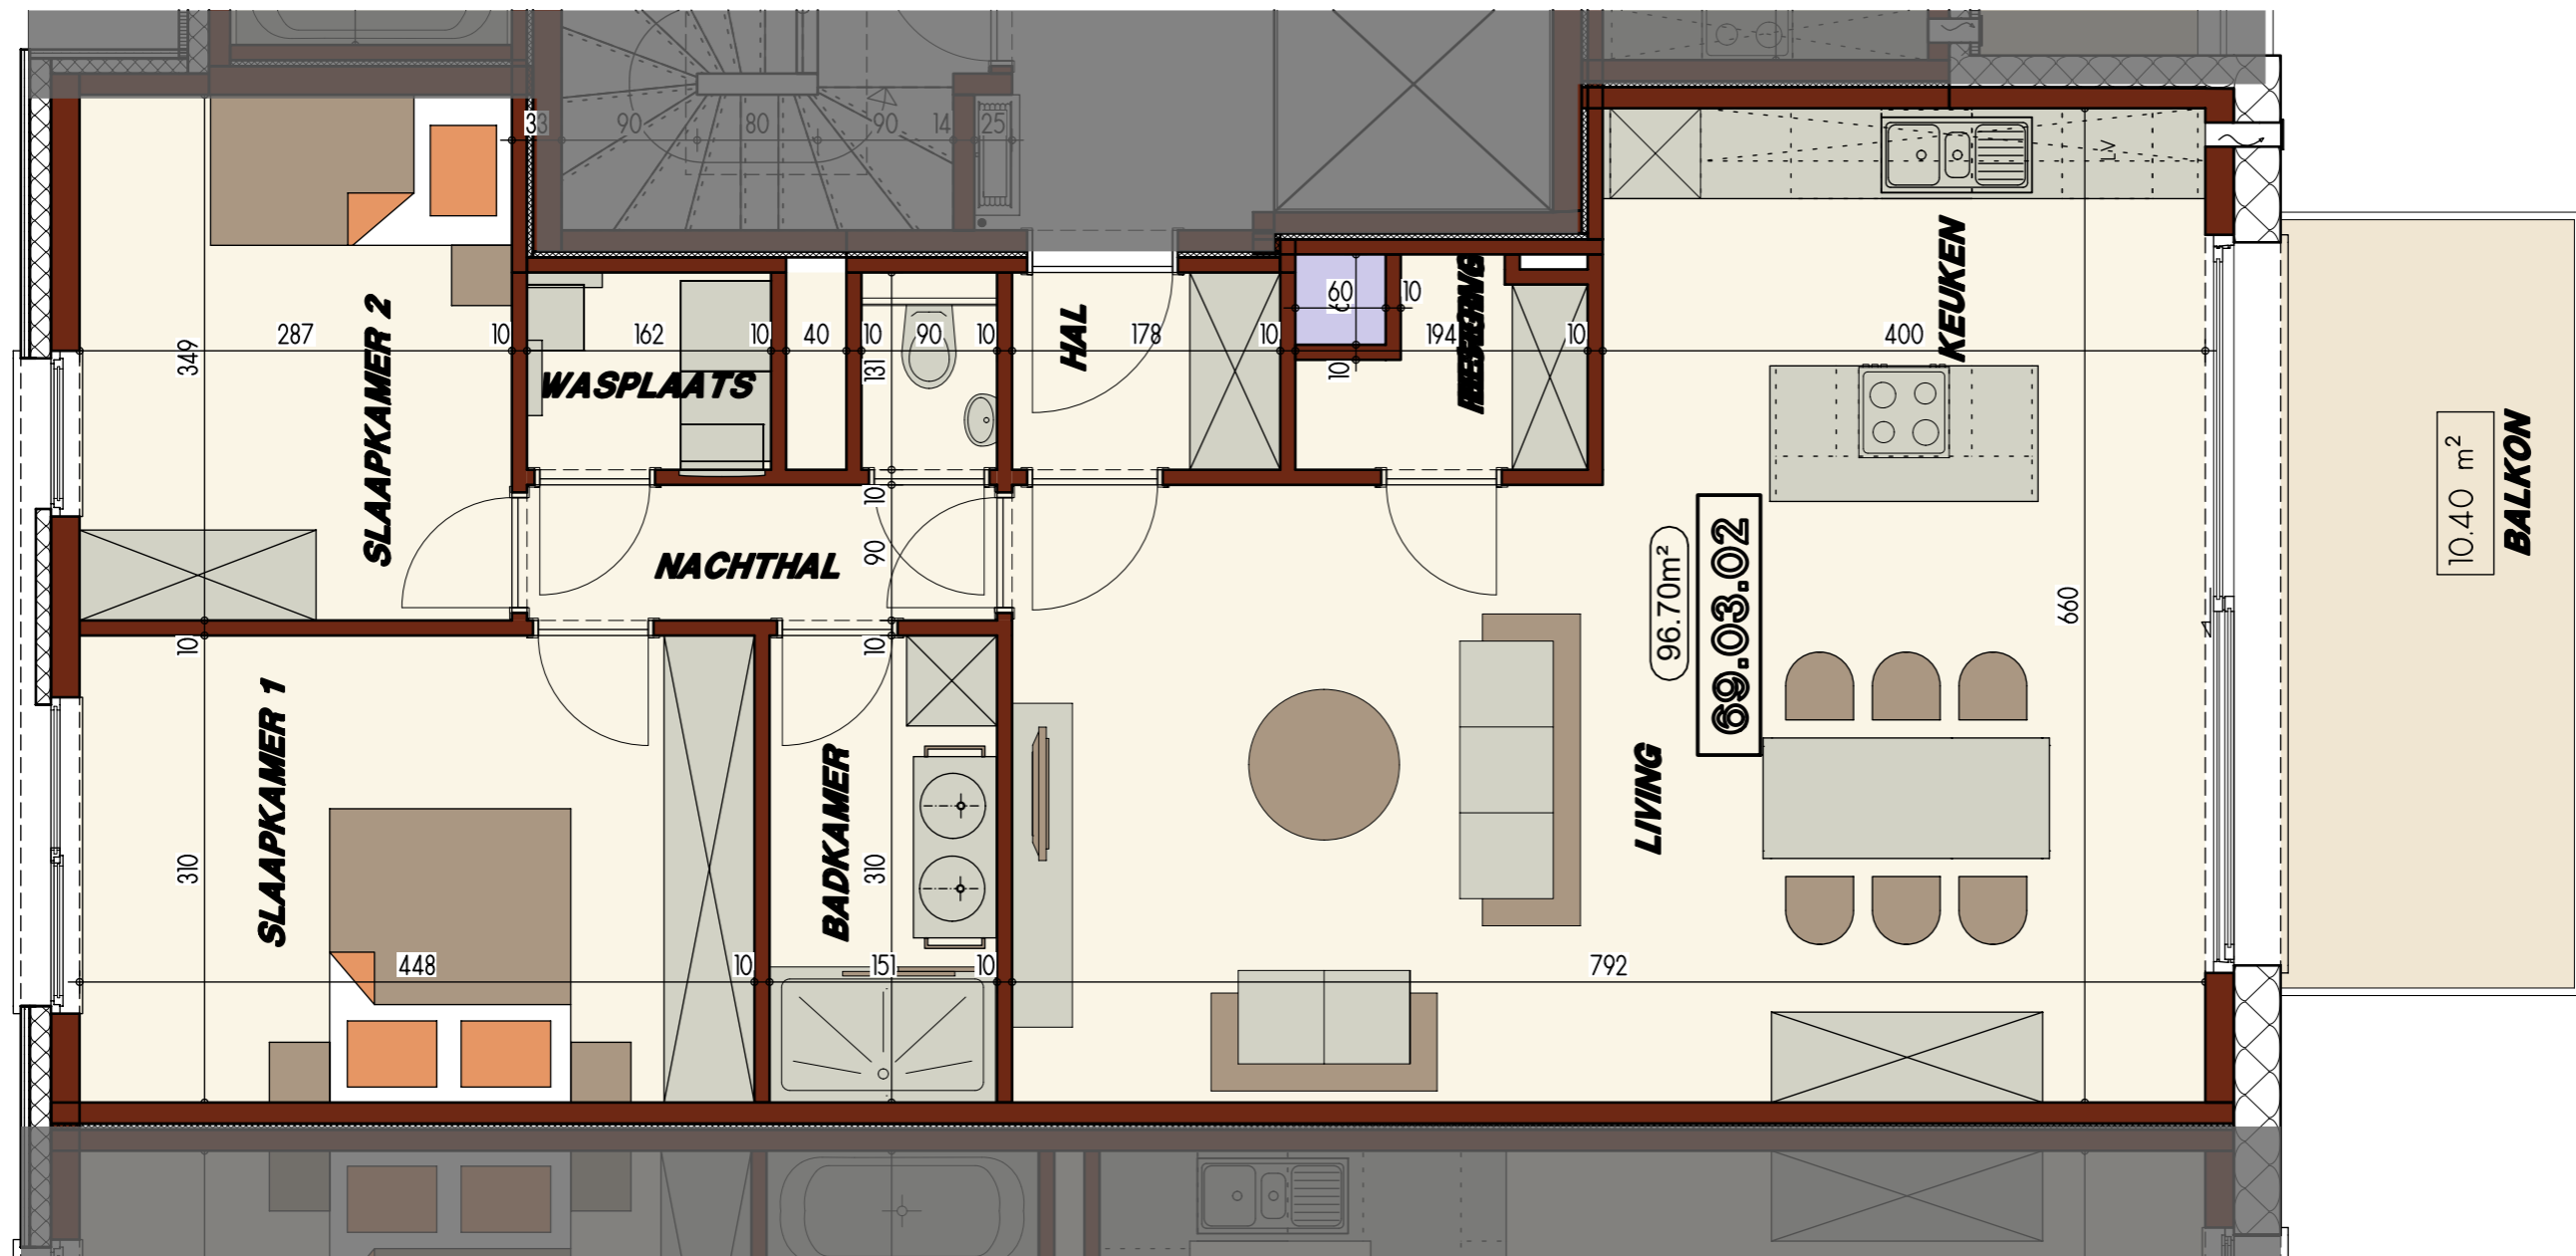

Australia

Aalscholverstraat, 8450 Bredene

Residentie Adelaide

DERDE VERDIEPING