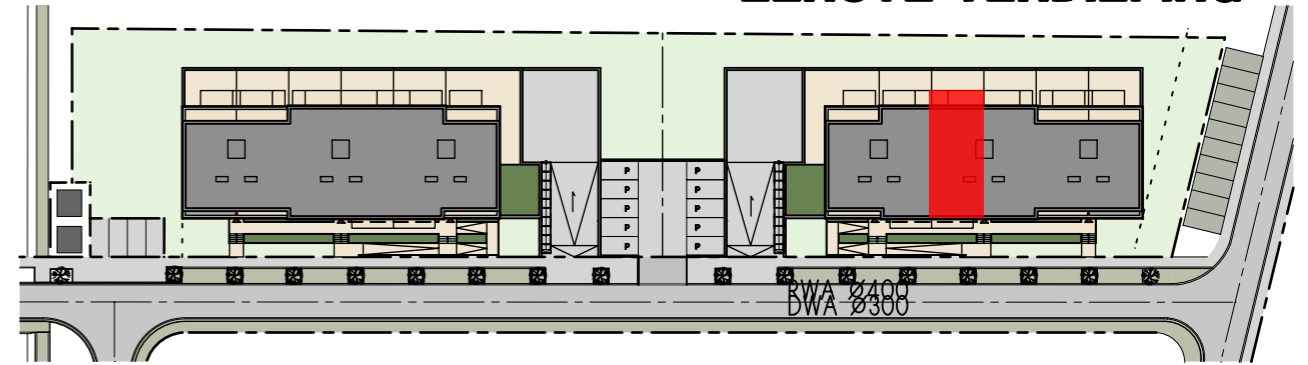

Australia

Aalscholverstraat, 8450 Bredene

Residentie Melbourne

EERSTE VERDIEPING